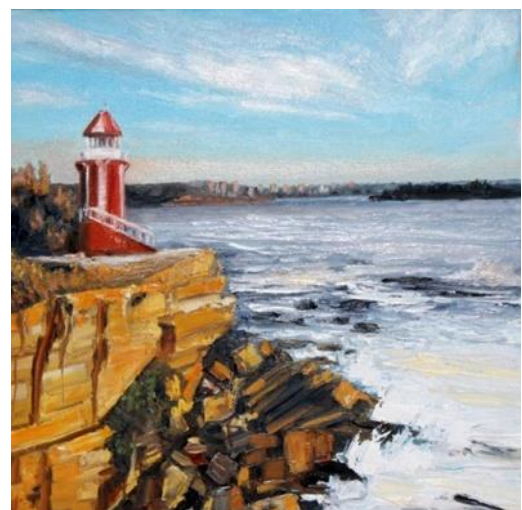

HIDDEN ARCH – BANGALLEY HEAD,  
SYDNEY  
acrylic on canvas  
30 x 30cm

\$ 490.00

**SALE PRICE: \$ 343.00**

WALKING ALONG THE EDGE (BONDI  
TO COOGEE)  
acrylic on canvas  
80 x 120cm

\$ 2,150.00

**SALE PRICE: \$ 1, 505.00**

\$ 2,200.00

**SALE PRICE: \$ 1, 540.00**

THE CROSS – KINGS CROSS  
120 x 150cm  
oil on canvas

\$ 3,960.00

**SALE PRICE: \$ 2, 772.00**

HORNBY LIGHTHOUSE – SYDNEY  
30 x 30cm  
oil on canvas

\$ 395.00

**SALE PRICE: \$276.5**

AMAZING VIEW – KIRRIBILLI  
120 x 100cm  
oil on canvas

\$ 2,640.00

**SALE PRICE: \$ 1, 848.00**

CRASHING WAVES – NORTH HEAD  
100 x 100cm  
oil on canvas

\$ 2,200.00

**SALE PRICE: \$ 1, 540.00**