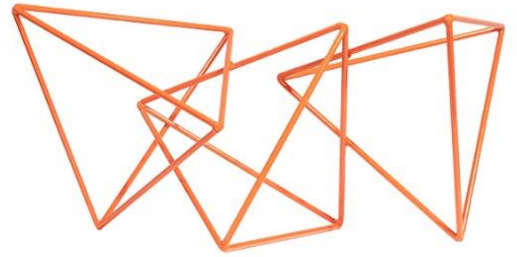

bronze

\$ 8,500.00

SALE PRICE: \$ 6, 100.00

TETRAD 5
72 x 60 x 60cm
painted steel (unique)

\$ 3,500.00

FLOURISH 5
Painted Steel
40 x 23 x 35

\$950.00

SALE PRICE: \$ 700.00