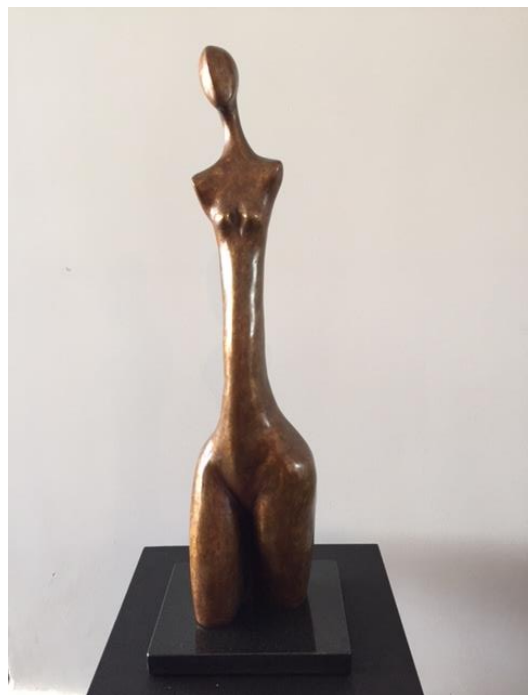

JENNY GREEN

SALE CATALOGUE

Jenny Green's sculptures are typically abstract and usually influenced by the figure. While the media she uses (steel, bronze and resin) may be industrial, her sculptures are light and airy. Her intent to capture an instant or a feeling is reflected in the tension between space and material. She uses lines, curves, shapes and colour to explore movement and emotion. The results are lyrical yet industrial, 'drawings in space'.

Jenny has been sculpting for some 20 years and has a BFA in sculpture from the National Art School. Jenny has participated in numerous solo and group exhibitions. She has been a finalist in major art prizes including the North Sydney Art Prize, inaugural Tom Bass Prize, Harbour Sculpture, Sculpture in the Vineyards, the Blake Prize Director's Cut, Sculpture at Sawmillers and the Willoughby Art Prize. Her work is represented in corporate, public and private collections and she has won several prizes.

In 2015, Jenny was appointed to the Board of the National Art School. Prior to that she was President of the Sculptors Society for five years.

She received an Alumni Award for Arts & Culture from University of NSW in May 2016.