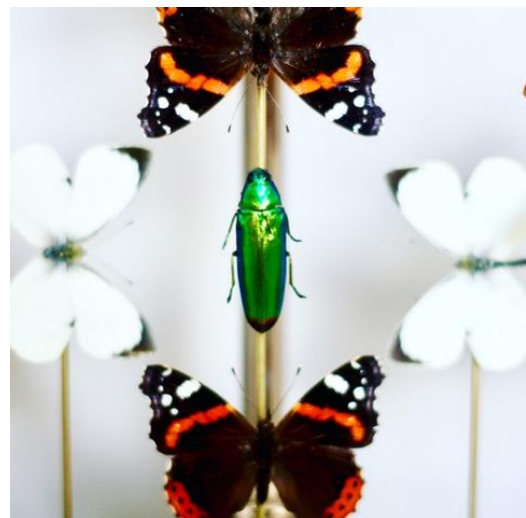

TESS CHODAN

Untitled. 2019

Now based on the Sunshine Coast in Queensland, Tess Chodan is an emerging artist working with insect specimens, all of which are non-endangered, and most of which are antique. Tess worked as an antique dealer for a number of years in her native England, before finding her first Edwardian collection of moths from which she made her first artwork. Since then, Tess's work has appeared on film sets and in galleries in Australia and the UK, and she has been recently commissioned to create an installation of new work for an exhibition opening in May 2019 at the Queensland State Regional Gallery in Noosa. She is a recipient of funding from the Regional Development Art Fund (2019).

DIASPORA

36 x 24cm diameter

Ethically sourced Australian native bees, king protea, chromed glass, wood, gold leaf

\$1,650.00

DARK CONTINENT

63 x 28cm diameter

Antique and ethically sourced entomological specimens, glass, wood, copper wire

\$2,995.00

PENUMBRA

44 x 33 x 33cm

Antique and ethically sourced entomological specimens, glass, wood, copper wire

\$2,650.00

BALANCED EQUATIONS

16 x 43.5 x 32.5cm

Antique jewellers cabinet, antique and ethically sourced butterflies, brass rods

\$2,650.00

BALANCED EQUATIONS CLOSE UP

TEN STOREY LOVE SONG

63 x 28cm diameter

Antique and ethically sourced entomological specimens, glass, wood, copper wire

\$2,995.00

For further enquires, to view insitu images or for commissions please contact the gallery