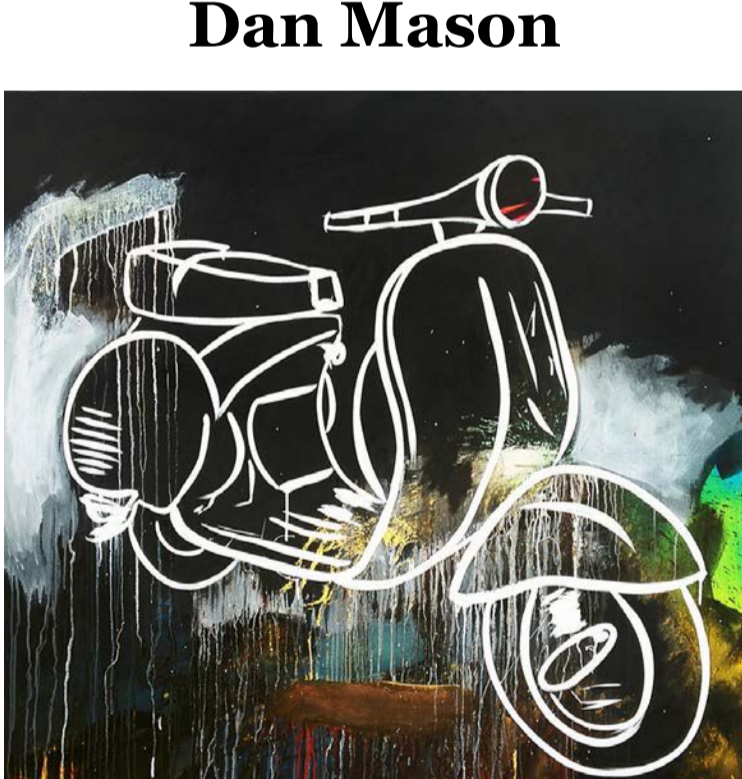

**Rebecca Pierce, Alizarine**

*Skies II*

[View more](#)

*Beautopia*

**Anne Maria Nicholson &**

**Jenny Green**

Congratulations to Jenny Green on the fantastic opening of her exhibition 'Beautopia'.

A very big thank to you Anne Maria Nicholson for opening the exhibition and as always, our clients and guests who made the evening one of the best yet!!

**Worlds Apart...**

"At the age of six I wanted to be a cook. At seven I wanted to be Napoleon. And my ambition has been growing steadily ever since."

Salvador Dali 1904 - 1989

tjg presents new works by...

**James Baker**

James Baker, *Immaculate Conception*

Oil, Spray Paint and Acrylic on Canvas, 122 x 91 cm

[View more](#) by James Baker

**Dean Reilly**

Dean Reilly, *Wrap Your Head Ned*

Mixed Media, 150 x 150 cm

[View more](#) by Dean Reilly

**Steve Graham**

Steve Graham, *King Bruce*

Acrylic on Canvas, 122 x 92 cm

[View more](#) works by Steve Graham

**Dan Mason**

Dan Mason, *Night Rider*

Acrylic on Canvas, 150 x 150 cm