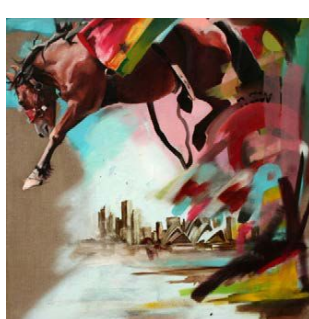

- [f Friend on Facebook](#)
- [t Follow on Twitter](#)
- [✉ Forward to a Friend](#)

What's new?

Chris Hartshorn, *Easy Rider*

Will & Caro, *36 Winter*

Julie Hutchings, *First Pony*

lets go to the video...

Frontier

Click on the image, and watch the **VIDEO** from opening night!!

To read more about James Baker, Steve Graham and Dean Reilly, please go to our [Artists Page](#).

Above, Beyond & Below

Astrid Dahl, *The Future Becomes Hazy at Times*
[View more](#) work by Astrid Dahl