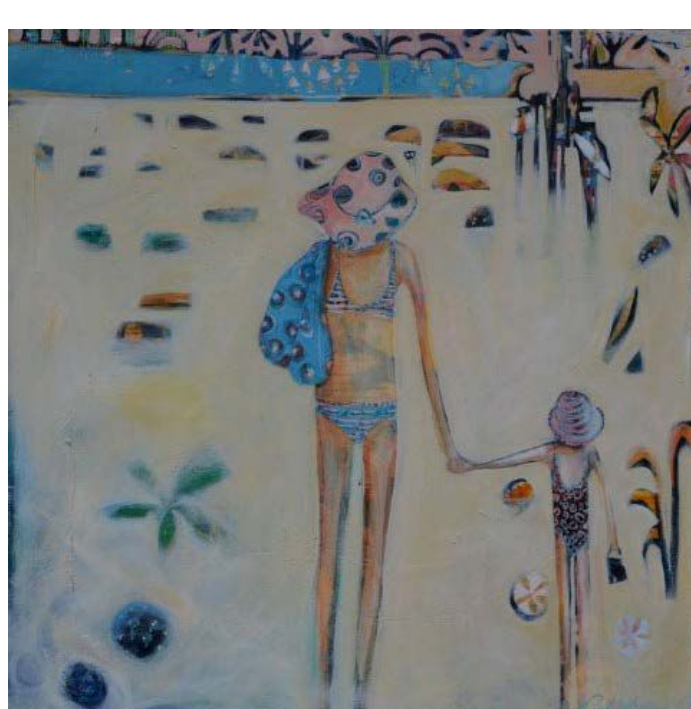

Click on the image, and watch the **VIDEO** from opening night!!

To read more about James Baker, Steve Graham and Dean Reilly, please go to our [Artists Page](#).

Above, Beyond & Below

Astrid Dahl, *The Future Becomes Hazy at Times*
[View more](#) work by Astrid Dahl

Rebecca Pierce, *Dawn Tide - Gold Seam*
[View more](#) work by Rebecca Pierce

Our current exhibition Above, Beyond & Below featuring new works by Astrid Dahl and Rebecca Pierce is open! Many thanks to our clients who braved the rain to make the evening such an event.

If you could not make Opening Night, a video of the evening will be in our next newsletter.

Worlds Apart....

" I choose a block of marble and chop off whatever I don't need"

Auguste Rodin (1840 - 1917)

tjg welcomes new Artist...

Paula Higgins

MMMMM Summer Series
Oil on Canvas, 100 x 100 cm
[View more](#) by Paula Higgins

Saturday
Oil on Canvas, 100 x 100 cm
[View more](#) works by Paula Higgins

Steve Graham

Steve Graham, *The Intersection*
Acrylic on Canvas, 122 x 92 cm
[View more](#) by Steve Graham