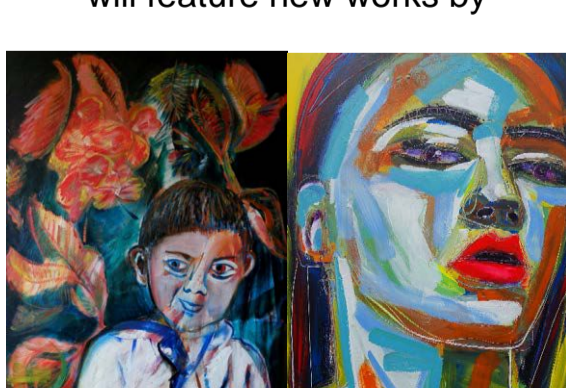

Auguste Blackman and Dean Reilly

More details in our coming newsletters or at tjb.com.au

Enjoy!

All the best from Clio, Hercules, Julie, Rebecca, Soti and Yan

traffic jam galleries goes green.
Please consider the environment before printing.

[follow on Twitter](#) | [friend on Facebook](#) | [forward to a friend](#)