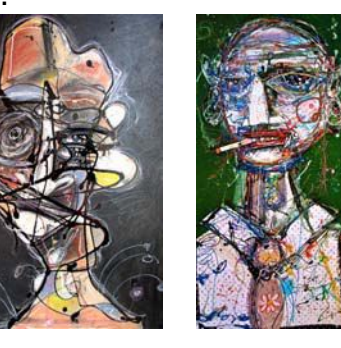

Please RSVP for Opening Night to [info@trafficjammgalleries.com](mailto:info@trafficjammgalleries.com) or call the gallery on 02 9953 3831

**Art Month 2014**

**ART MONTH**

**CONTEMPORARY ART FESTIVAL**

March is **ARTMONTH 2014**. We have lots of exciting events planned!! **Dean Reilly** is having his exhibition and lots, lots more...Keep watching our Newsletters for updates!!

**Anthony Breslin**

**Anthony Breslin** joins us with a group of inspiring new works celebrating his quintessential figurative work. His images are built with collage and abundant colour that pulsates, intersects and reshapes into unique visual journeys. His carnival characters are noisy, hilarious grotesque, chattering to us on their way to the next circus event.