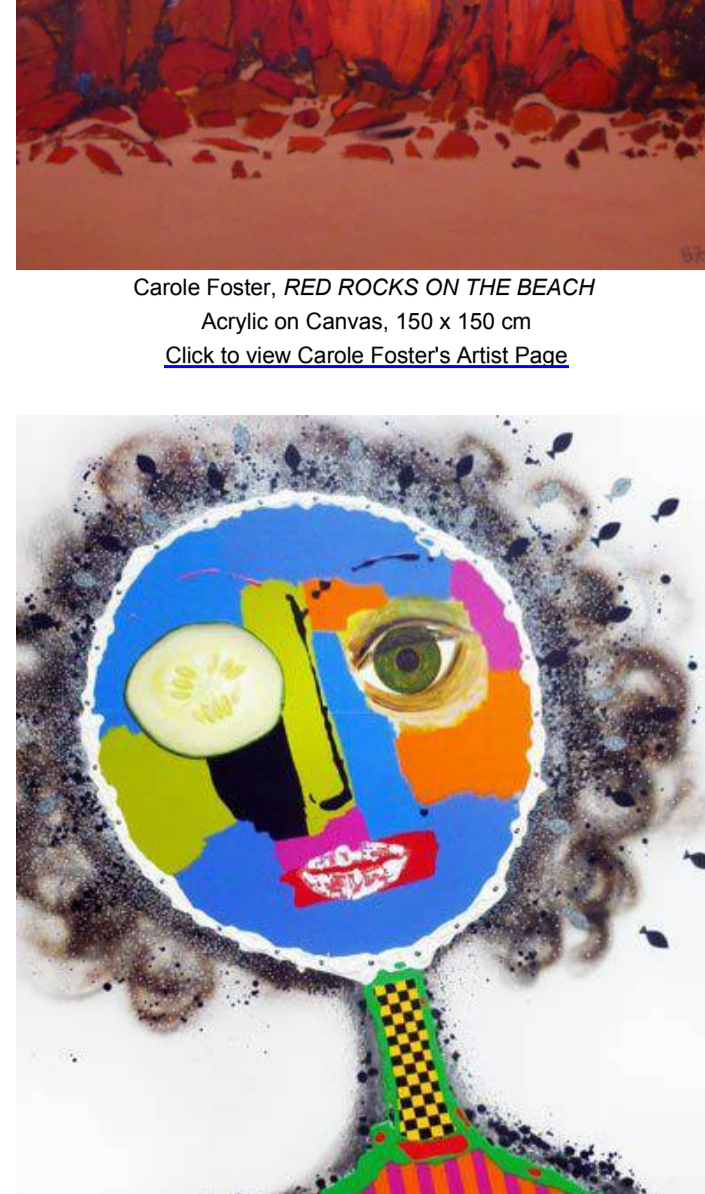

Current Exhibition

Soft Edges + Hard Centres

29th May to 19th June 2014
featuring new works by **Carole Foster + Rebecca Pierce**

Carole Foster, *RED ROCKS ON THE BEACH*
Acrylic on Canvas, 150 x 150 cm
[Click to view Carole Foster's Artist Page](#)

Rebecca Pierce, *PRISONER - IT'S NOT JUST A GIRL THING*
Mixed Media on Canvas, 152 x 122 cm
[Click to view Rebecca Pierce's Artist Page](#)

Please [CLICK HERE](#) for the Statement for Soft Edges + Hard Centres