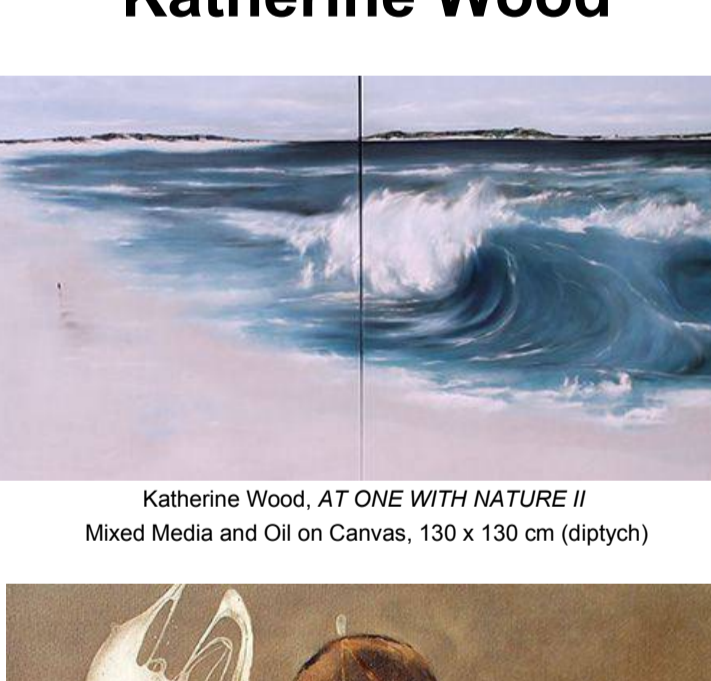

What's On...

A CHORUS OF COLOUR - our July Exhibition will feature new works by **Danielle McManus** and **Starr**. Opening Night is Thursday 17th July, 6 - 8 pm. Please RSVP for the Opening Night to info@trafficjamgalleries.com or call the gallery on 02 9953 3831

Danielle McManus, *A DAY AT THE FAIR*
Framed Pastel on Paper, 70 x 50 cm
[Click to view Danielle McManus' Artist Page](#)