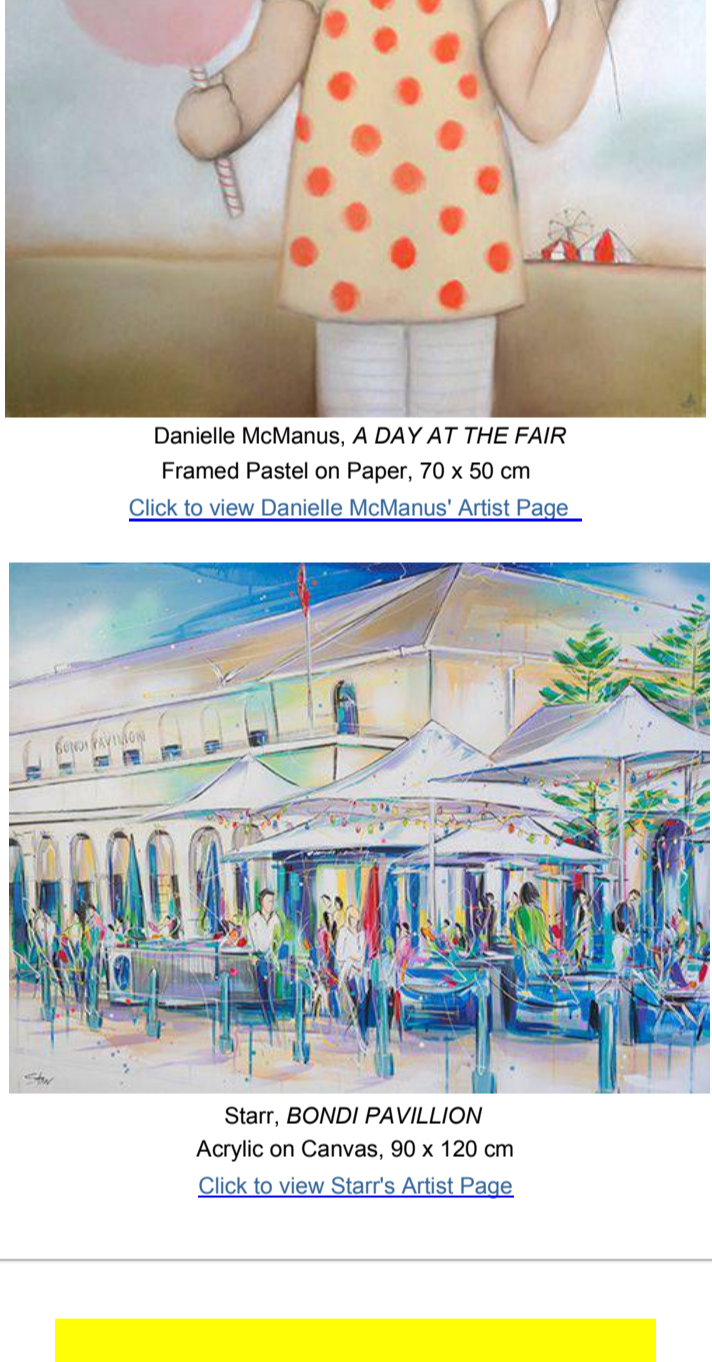

Fish Detail