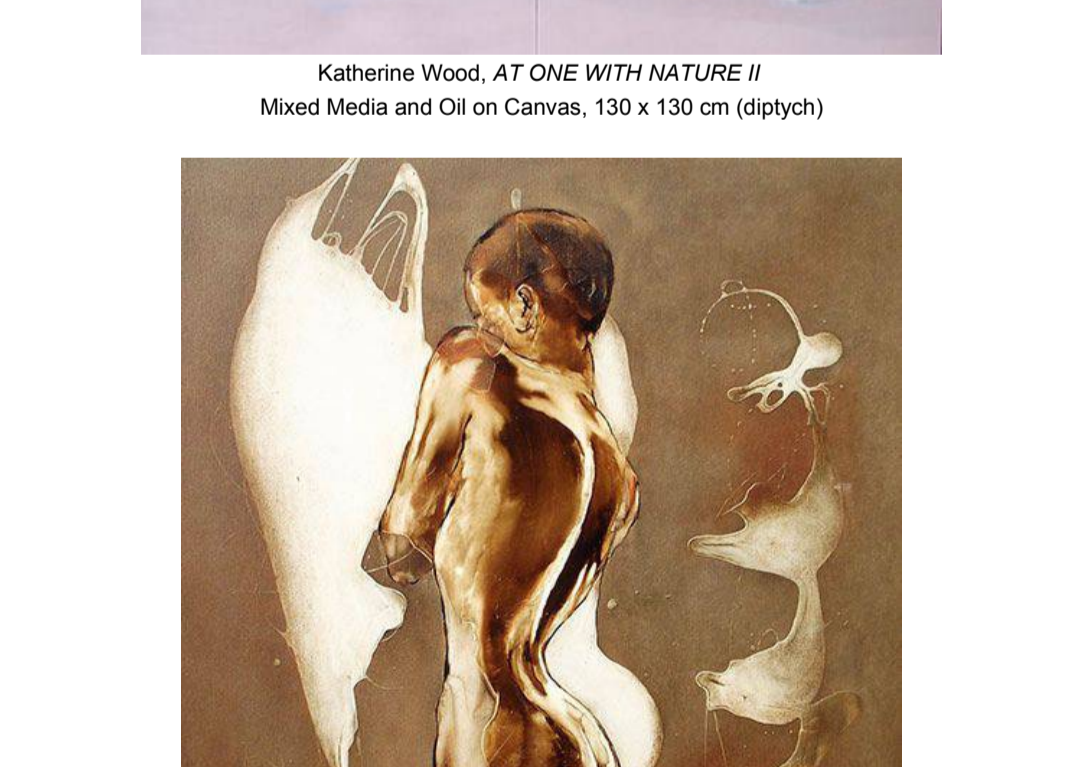

ORPHELIA 120 x 90 cm and *TELLING TALES* 100 x 75 cm
both Acrylic, Resin & Hessian on Canvas
[Click to view Tracey Keller's Artist Page](#)