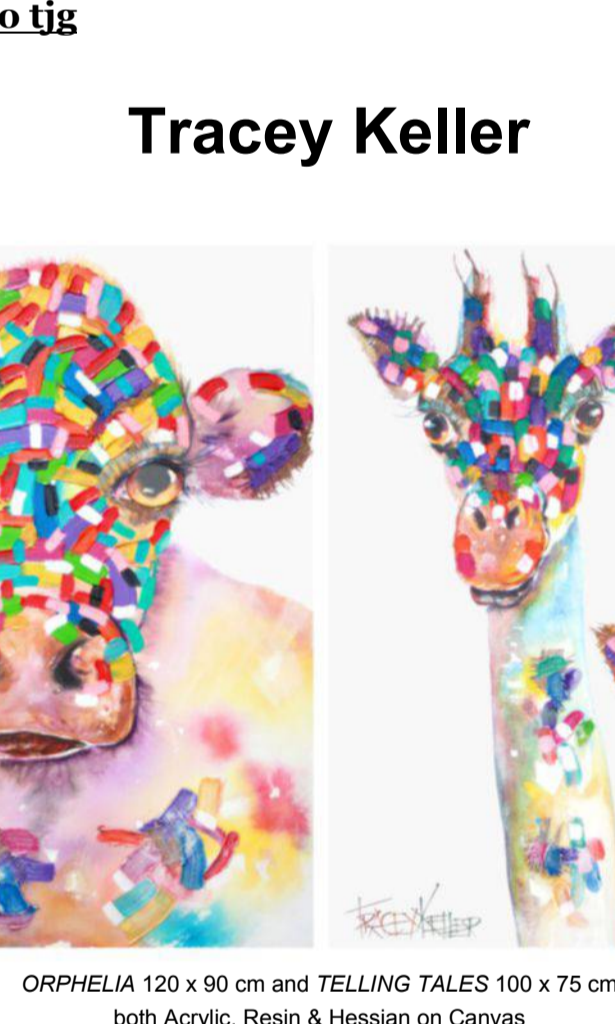

Fish Detail

What's On...

A CHORUS OF COLOUR - our July Exhibition will feature new works by **Danielle McManus** and **Starr**. Opening Night is Thursday 17th July, 6 - 8 pm. Please RSVP for the Opening Night to info@trafficjamgalleries.com or call the gallery on 02 9953 3831

Danielle McManus, *A DAY AT THE FAIR*
Framed Pastel on Paper, 70 x 50 cm
[Click to view Danielle McManus' Artist Page](#)

Starr, *BONDI PAVILLION*
Acrylic on Canvas, 90 x 120 cm
[Click to view Starr's Artist Page](#)