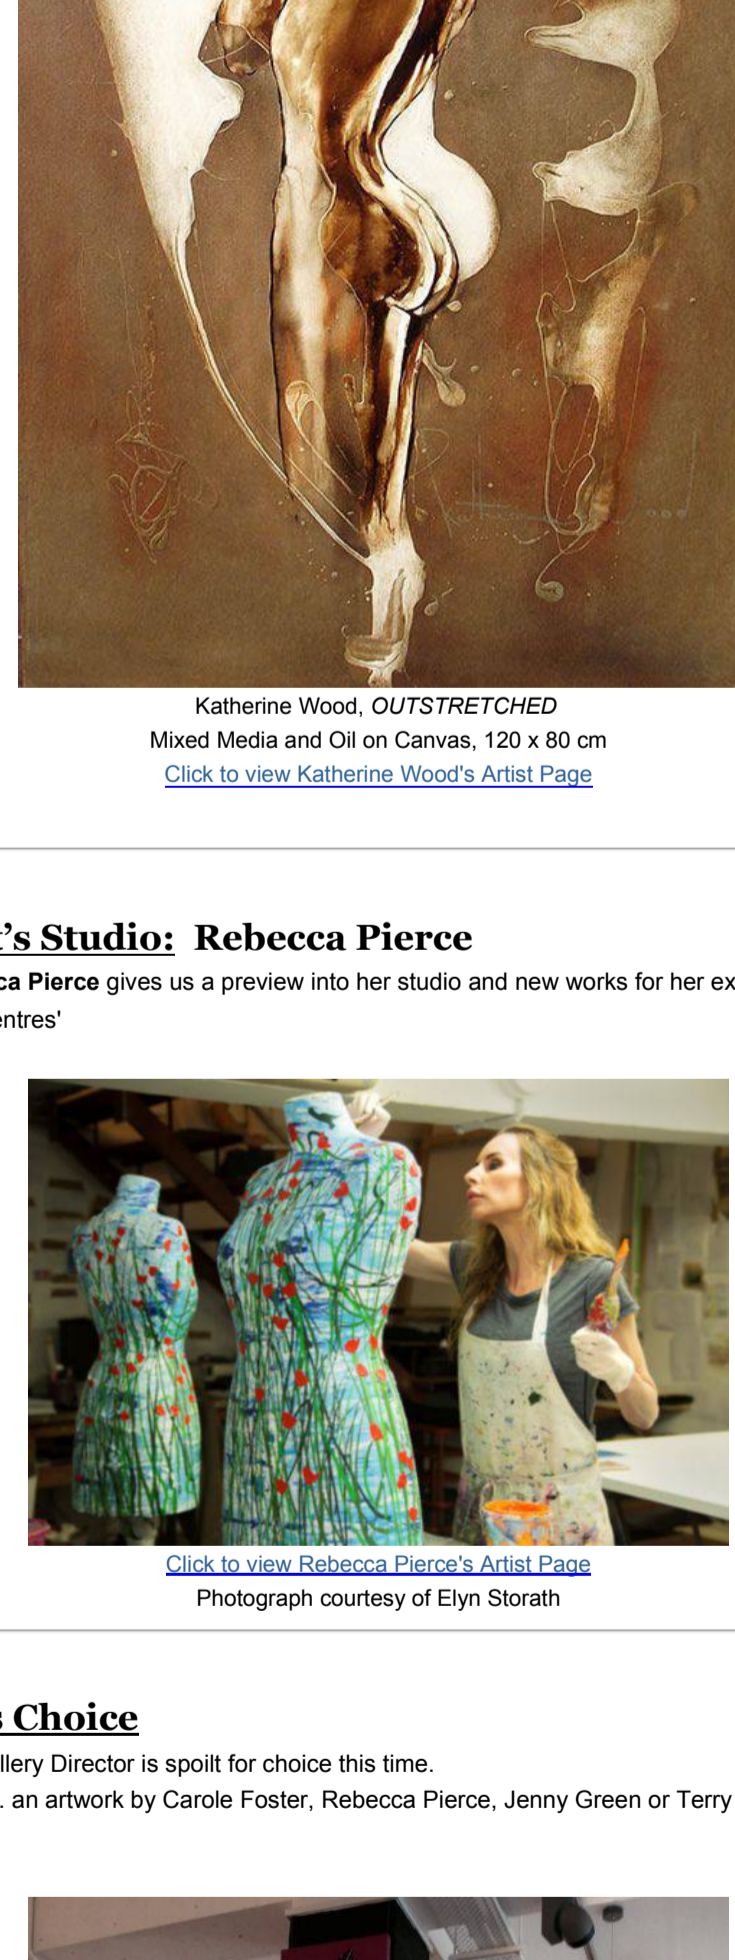

Katherine Wood, *OUTSTRETCHED*
Mixed Media and Oil on Canvas, 120 x 80 cm
[Click to view Katherine Wood's Artist Page](#)

The Artist's Studio: Rebecca Pierce

tjg Artist, **Rebecca Pierce** gives us a preview into her studio and new works for her exhibition, 'Soft Edges + Hard Centres'