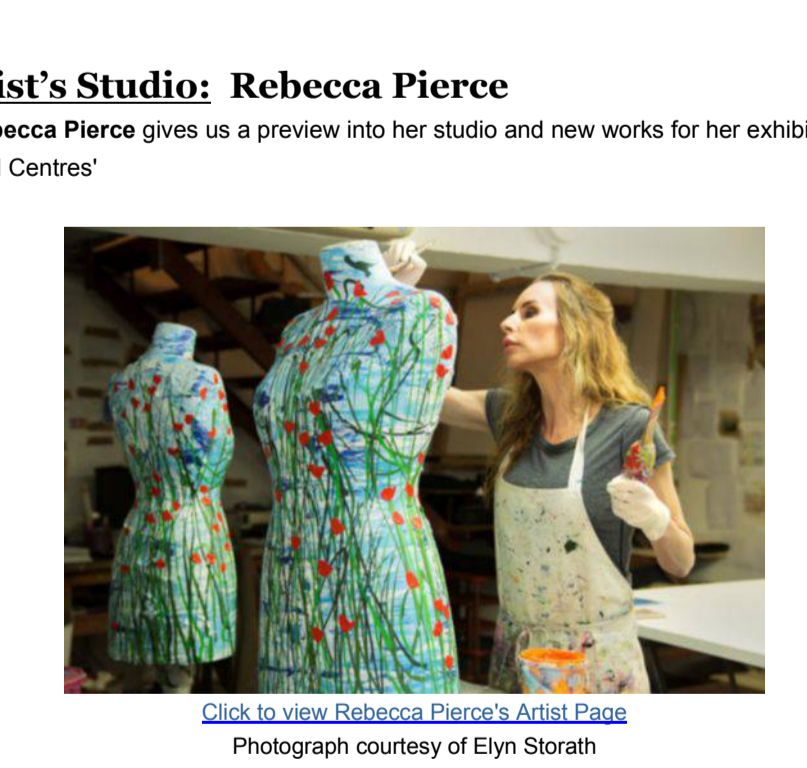

Katherine Wood

Katherine Wood, *AT ONE WITH NATURE II*
Mixed Media and Oil on Canvas, 130 x 130 cm (diptych)