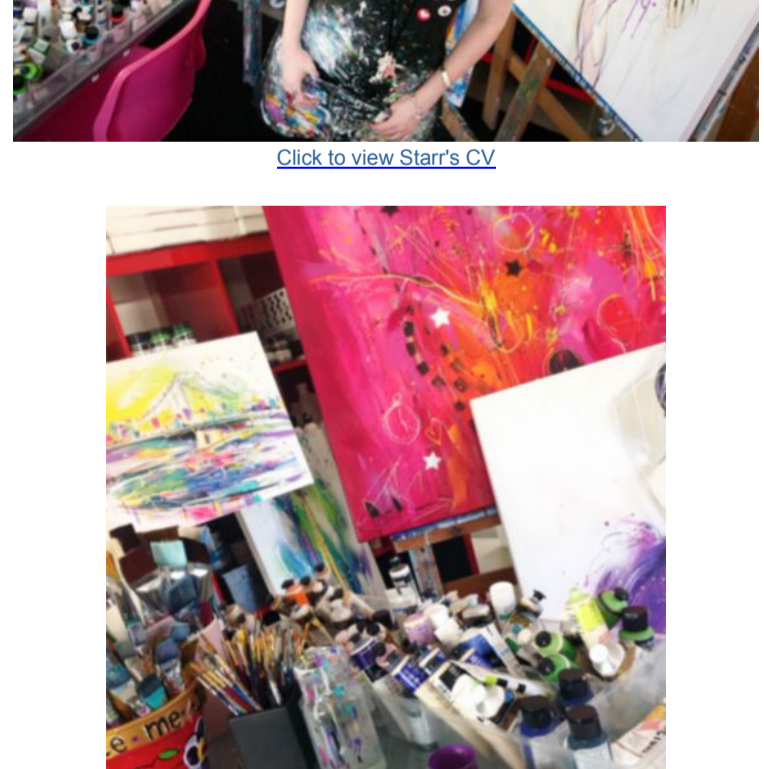

[Click to view Starr's CV](#)