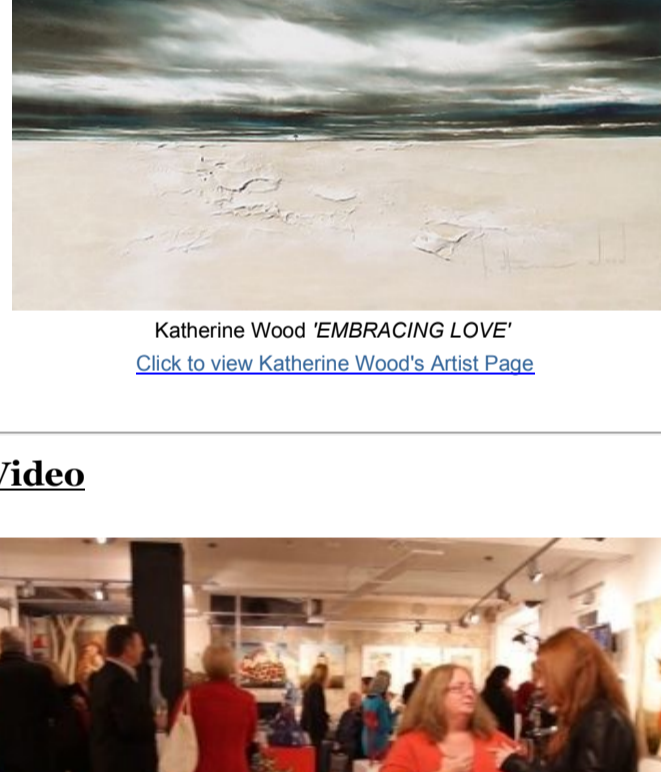

Michael Williamson, 'SCARFACE'