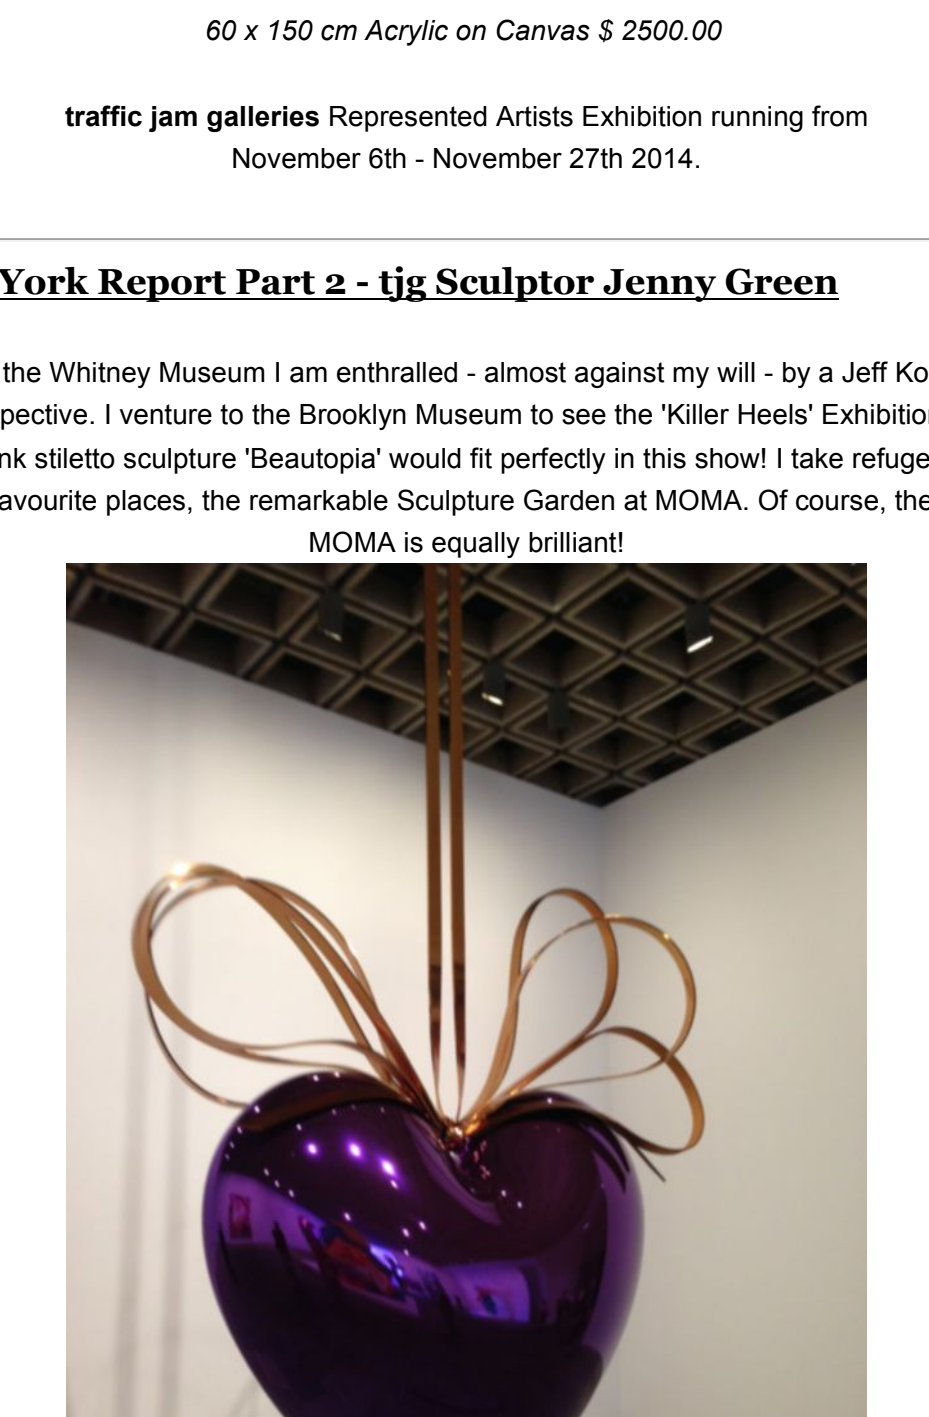

WILL MAGUIRE - BIG MAN 311 x 58 x 58 cm Hot Forged Steel