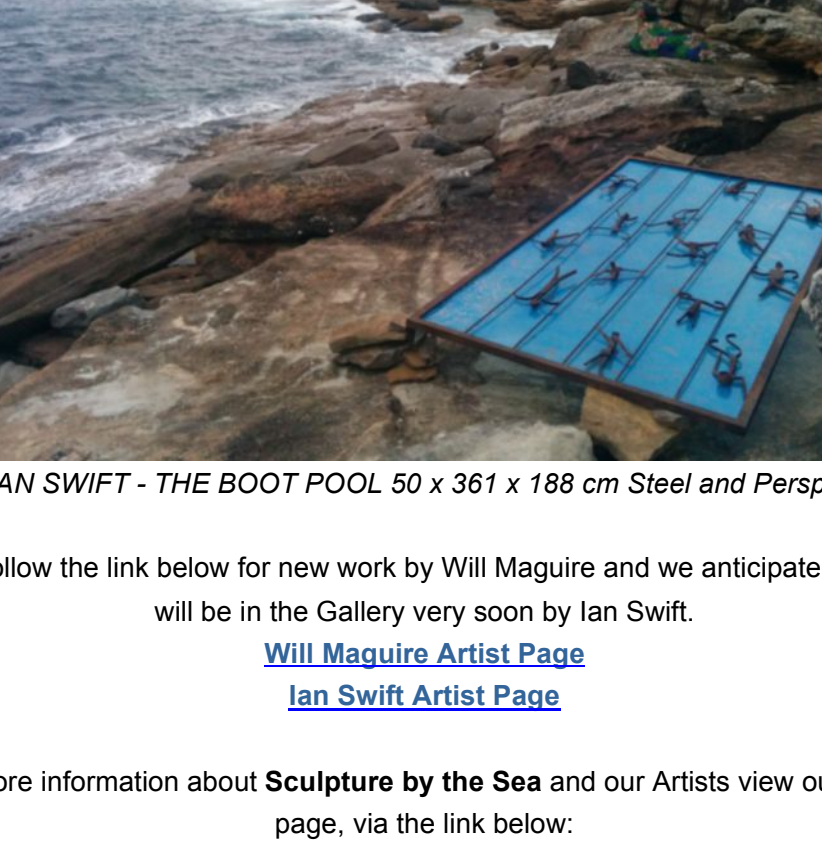

**tlg New Works**

**Steve Graham**

STEVE GRAHAM - WIND DANCERS 92 x 122 cm Acrylic on Canvas \$ 3300.00

**Rebecca Pierce**

REBECCA PIERCE - A CONVERSATION - VEXED 76 x 75 cm Mixed Media on Canvas \$ 1800.00