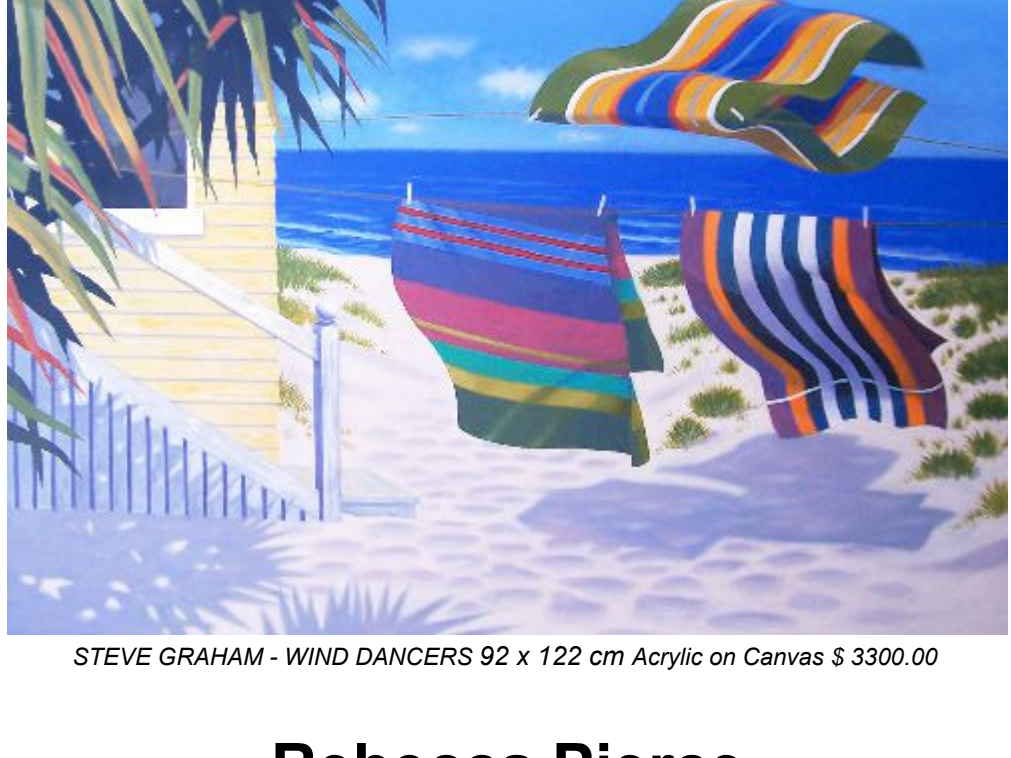

**tlg New Works**

**Steve Graham**

STEVE GRAHAM - WIND DANCERS 92 x 122 cm Acrylic on Canvas \$ 3300.00

**Rebecca Pierce**

REBECCA PIERCE - A CONVERSATION - VEXED 76 x 75 cm Mixed Media on Canvas \$ 1800.00