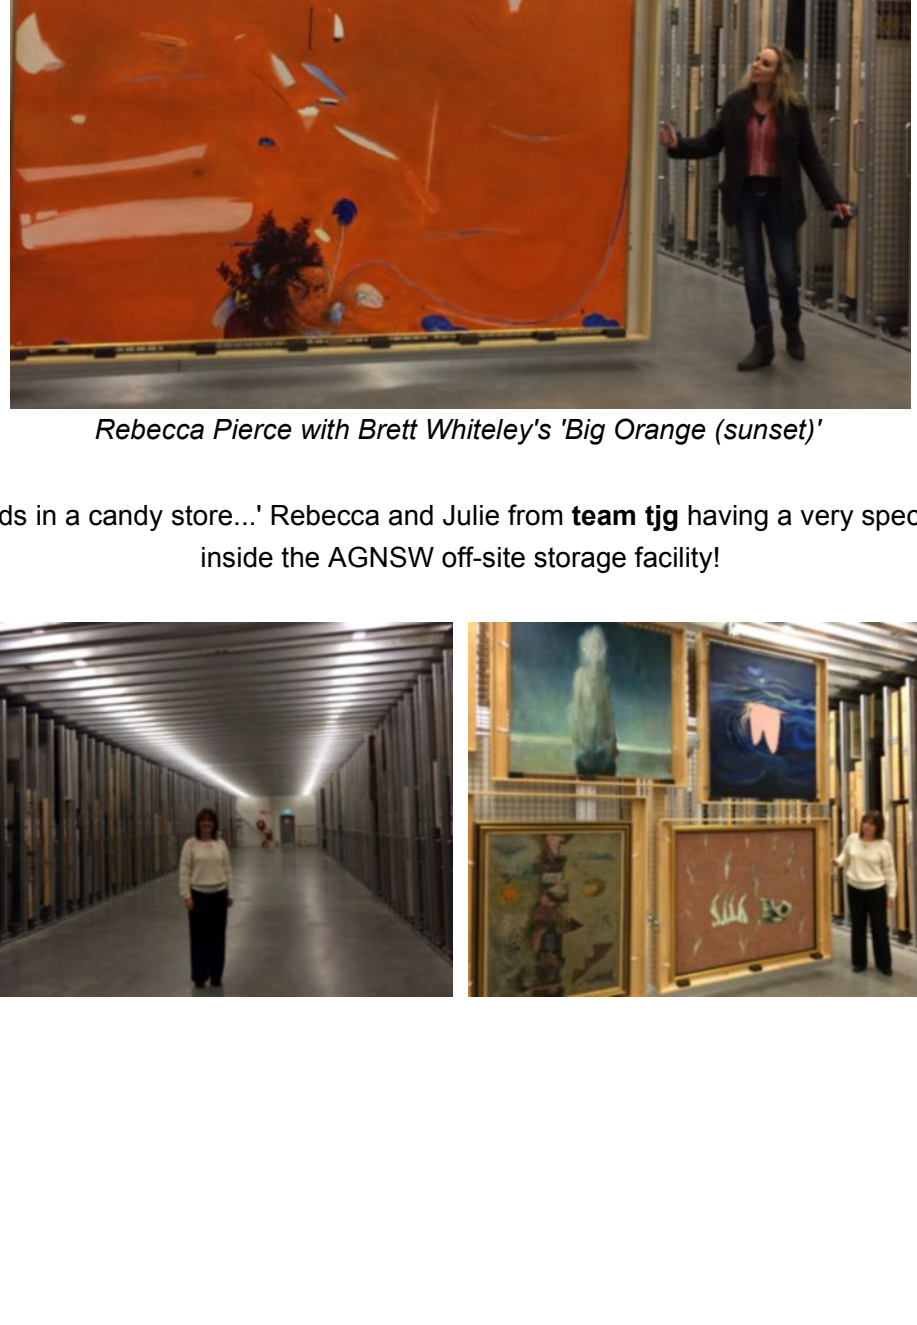

**team tlg News**

Rebecca Pierce with Brett Whiteley's 'Big Orange (sunset)'

'Like kids in a candy store...' Rebecca and Julie from team tlg having a very special look inside the AGNSW off-site storage facility!