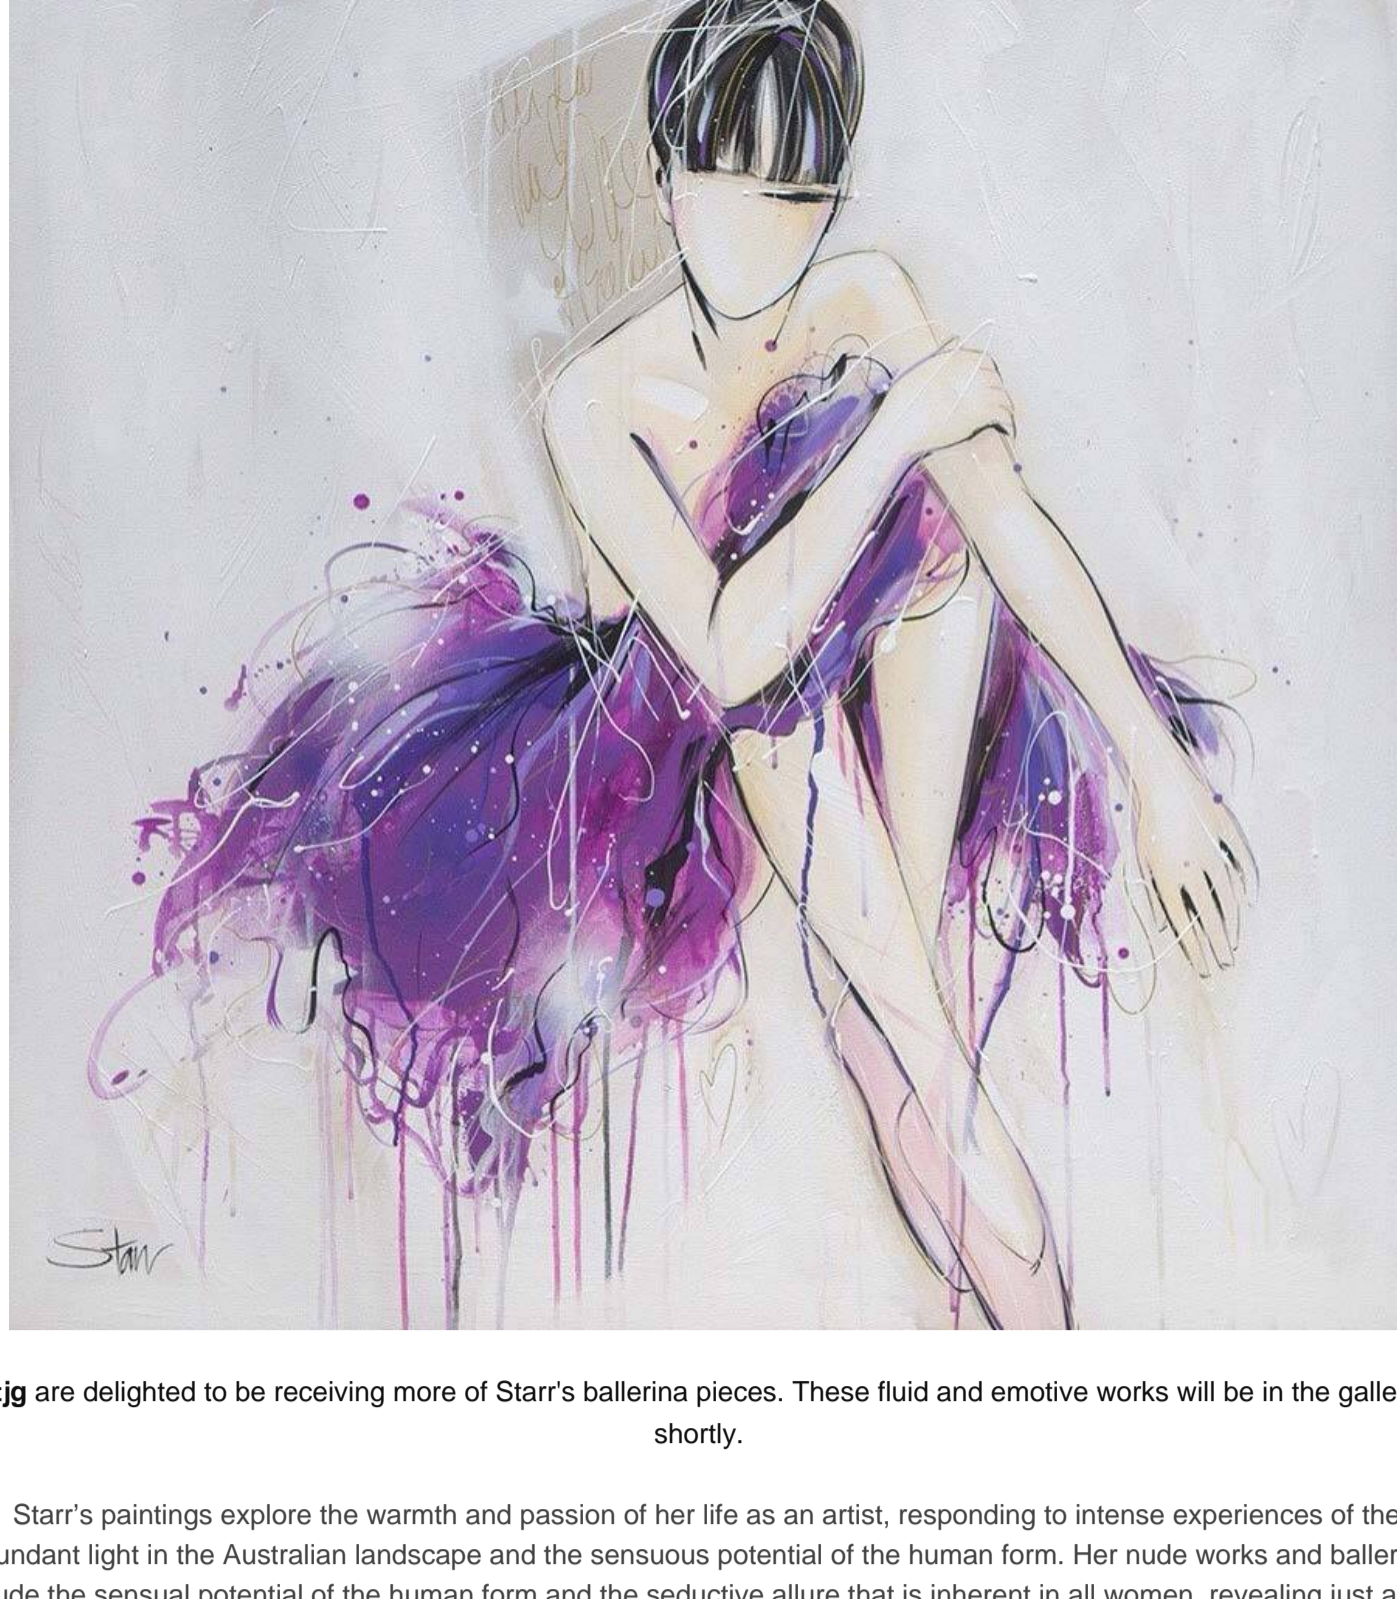

NEW WORK

Starr

tjg are delighted to be receiving more of Starr's ballerina pieces. These fluid and emotive works will be in the gallery shortly.

Starr's paintings explore the warmth and passion of her life as an artist, responding to intense experiences of the abundant light in the Australian landscape and the sensuous potential of the human form. Her nude works and ballerinas exude the sensual potential of the human form and the seductive allure that is inherent in all women, revealing just a hint of mystery behind their iconic one eye.

To view more of Starr's work please click [here](#) to visit his page on the tjg website.