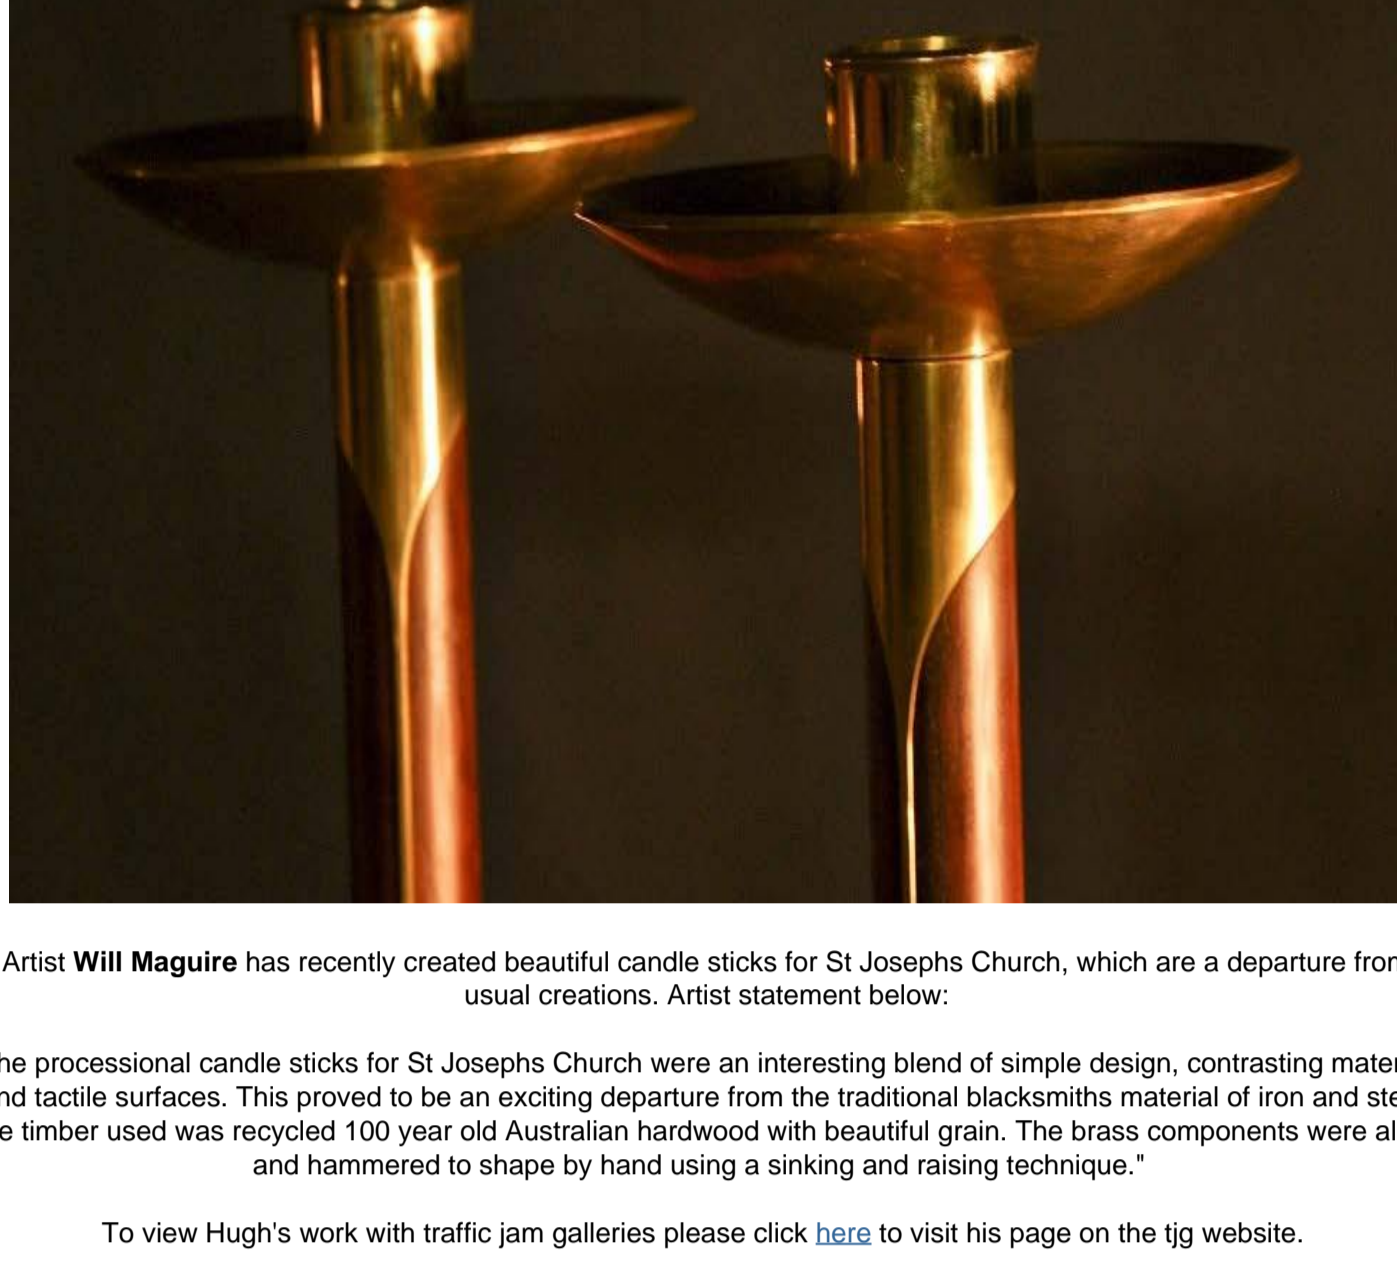

ARTIST NEWS

Will Maguire Candle Sticks for St Josephs Church

tjg Artist **Will Maguire** has recently created beautiful candle sticks for St Josephs Church, which are a departure from his usual creations. Artist statement below:

"The processional candle sticks for St Josephs Church were an interesting blend of simple design, contrasting materials and tactile surfaces. This proved to be an exciting departure from the traditional blacksmiths material of iron and steel. The timber used was recycled 100 year old Australian hardwood with beautiful grain. The brass components were all cut and hammered to shape by hand using a sinking and raising technique."

To view Hugh's work with traffic jam galleries please click [here](#) to visit his page on the tjg website.