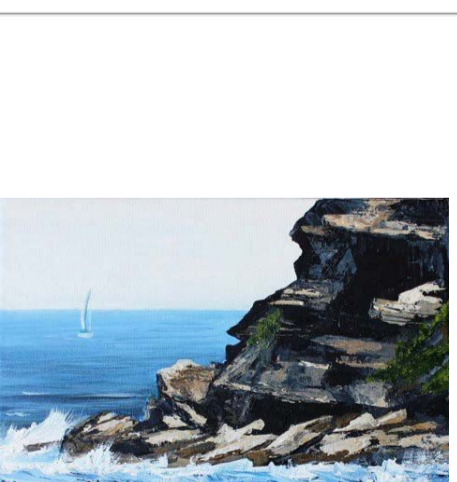

CURRENT EXHIBITION

untitled.2016

Currently showing in the gallery, and following an amazing opening evening, **untitled** at **traffic jam galleries** aims to exhibit and focus on Artists largely foreign to the gallery space that reflect a spectrum of experience, subject matter and practice, and would predominately be considered emerging. Through varied and engaging work **untitled** is a transformation of the norm into a reflection of what is to come.

untitled runs until the 26th of May 2016.

EXHIBITIONS TO SEE

- Lawrence Wilson Art Gallery / University of Western Australia - **HERE&NOW16** / Gen YM

- National Art School - Redland Konika Minolta Art Prize

- Head On Photo Festival

Quote:

"Without art, the crudeness of reality would make the world unbearable."

George Bernard Shaw.

All the best from Bianca, Clio, Hercules, Kathleen, Rebecca, Soti and Yan

A traffic jam you will want to get stuck in ...
traffic jam galleries

Like us on Facebook

Follow us on Twitter

Follow us on Instagram