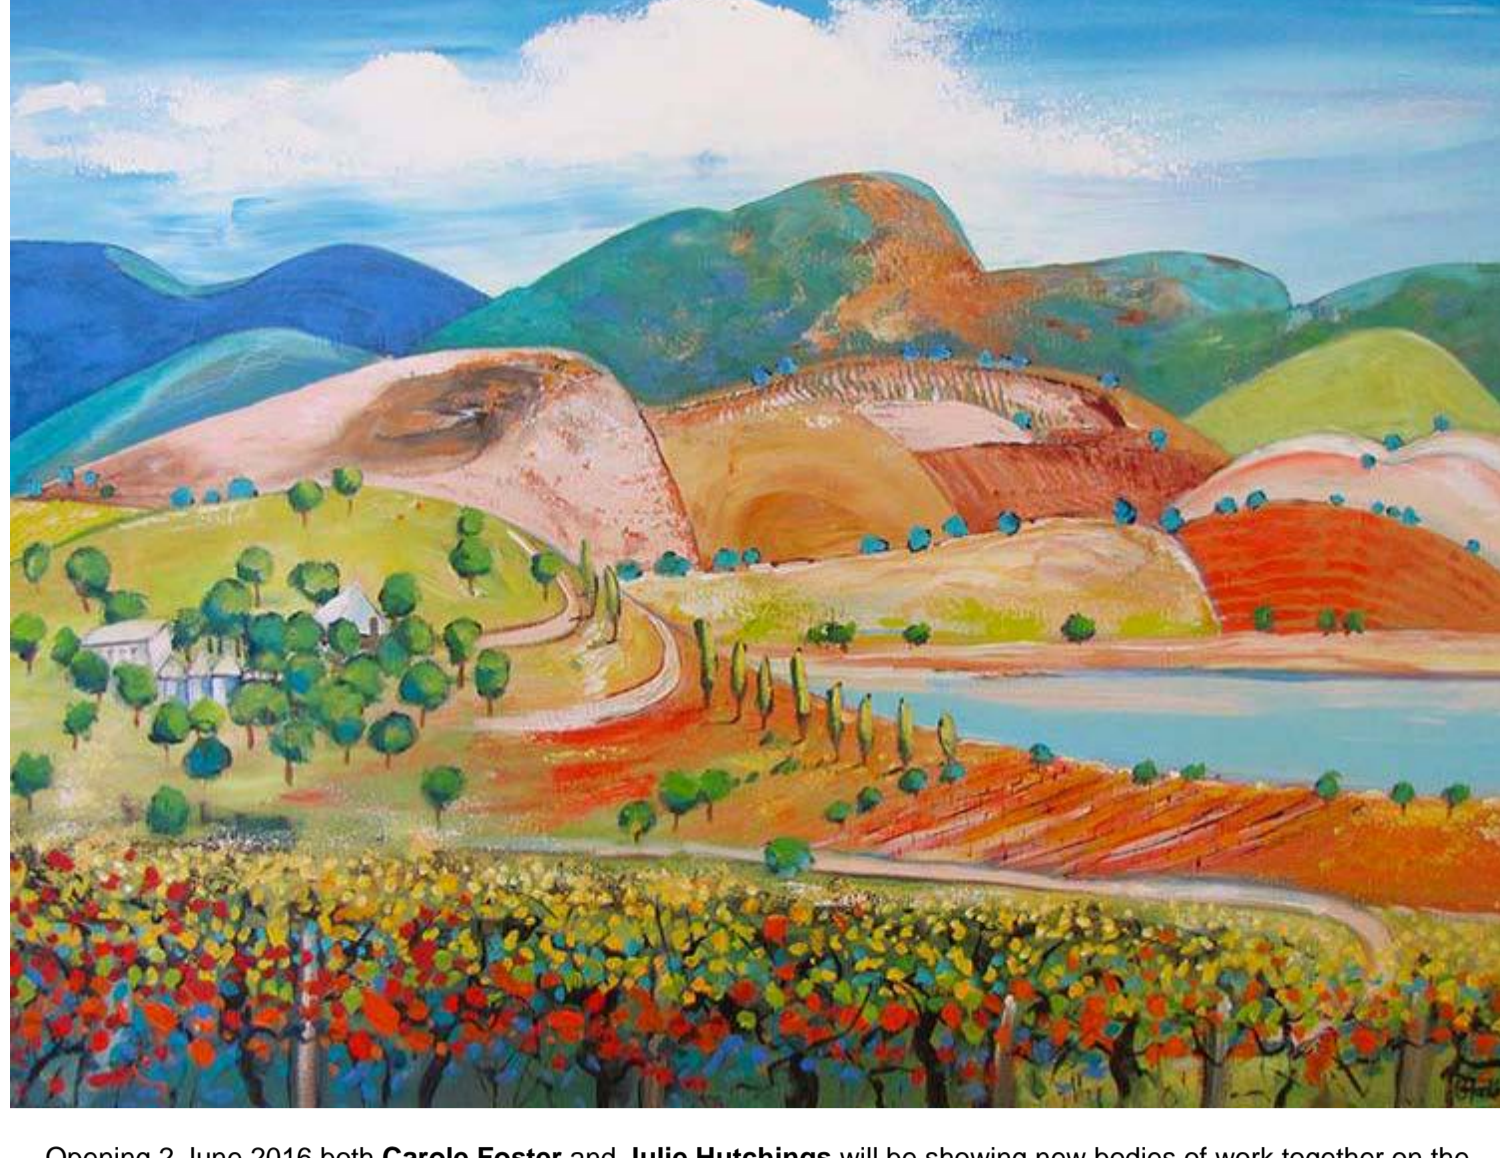

UPCOMING EXHIBITION

Carole Foster & Julie Hutchings

Opening 2 June 2016 both **Carole Foster** and **Julie Hutchings** will be showing new bodies of work together on the exhibition side of the gallery. Titled 'Life's Pleasures' and 'Blur The Lines', the new works will take viewers from the hyper-coloured hills of the Hunter Valley and into considered figurative movement and expression.